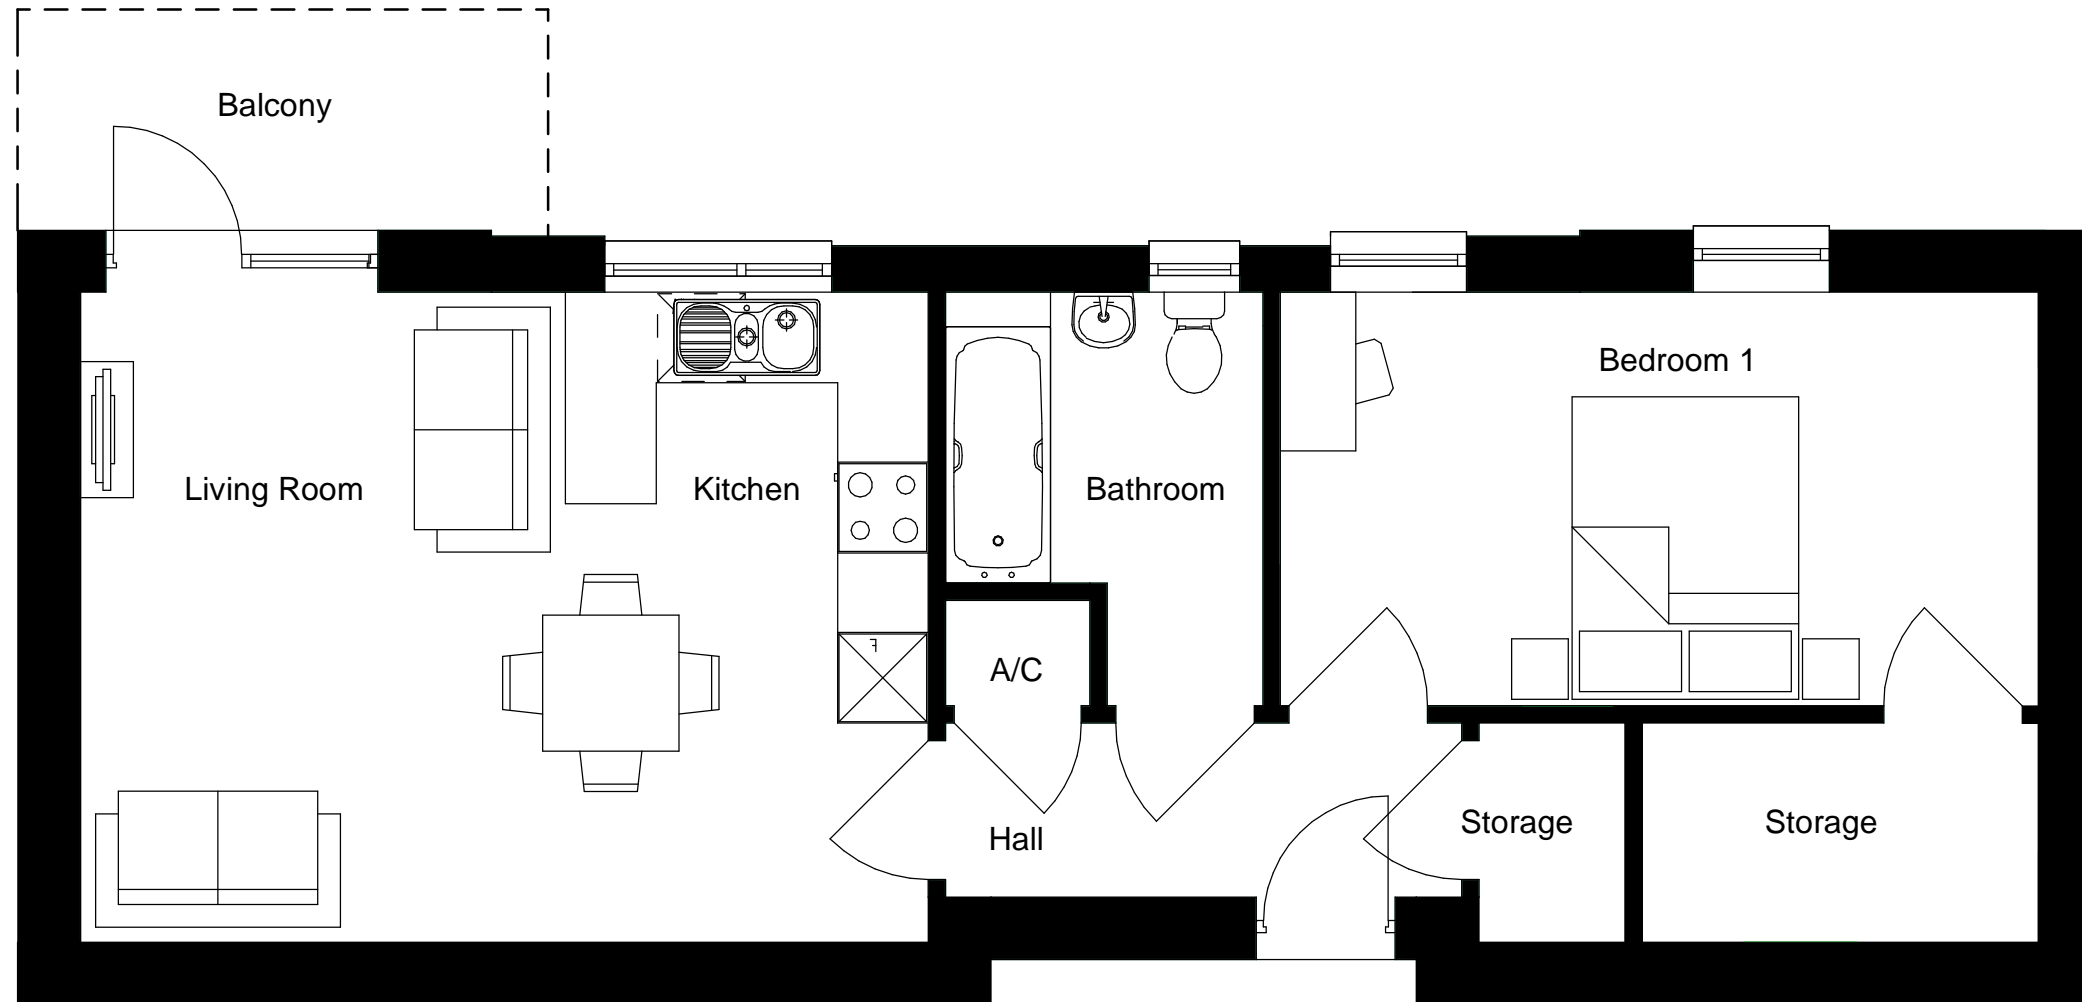

TREWIN DESIGN ARCHITECTS

1 Stanhope Square Holsworthy Devon EX22 6DR - 01409253013
www.trewin-design.co.uk - create@trewin-design.co.uk

House Type A1 / 1 Bed

1 : 50

Drawing title
House Type A1 / 1 Bed

Job title
Lamaton Park
South Molton

Client
North Devon Homes

Stage	Planning	Drawing number
Scale @ A3	1 : 50	7092 00-005
Date	31/01/17	Revision
Drawn by	AV	Checked by

Revision	Description	Date	Initials