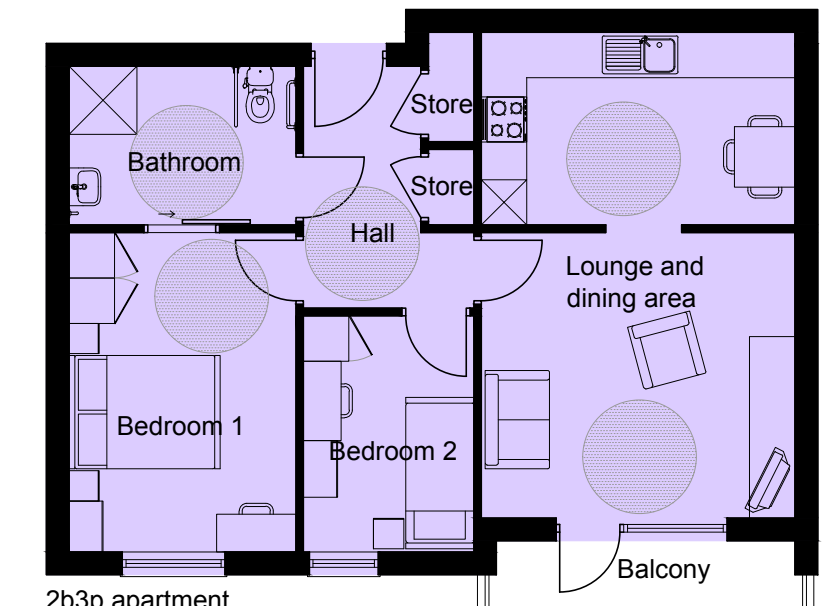

1b2p apartment
50.8m²/547ft²
Apartment plans
scale 1:100

2b3p apartment
61.9m²/667ft²

Site area	4,751m ² /1.17 acres
1b2p apartment	26
2b3p apartment	16
Total	42

Communal uses	
Staff uses	
Ancillary uses	

Site plan
scale 1:200