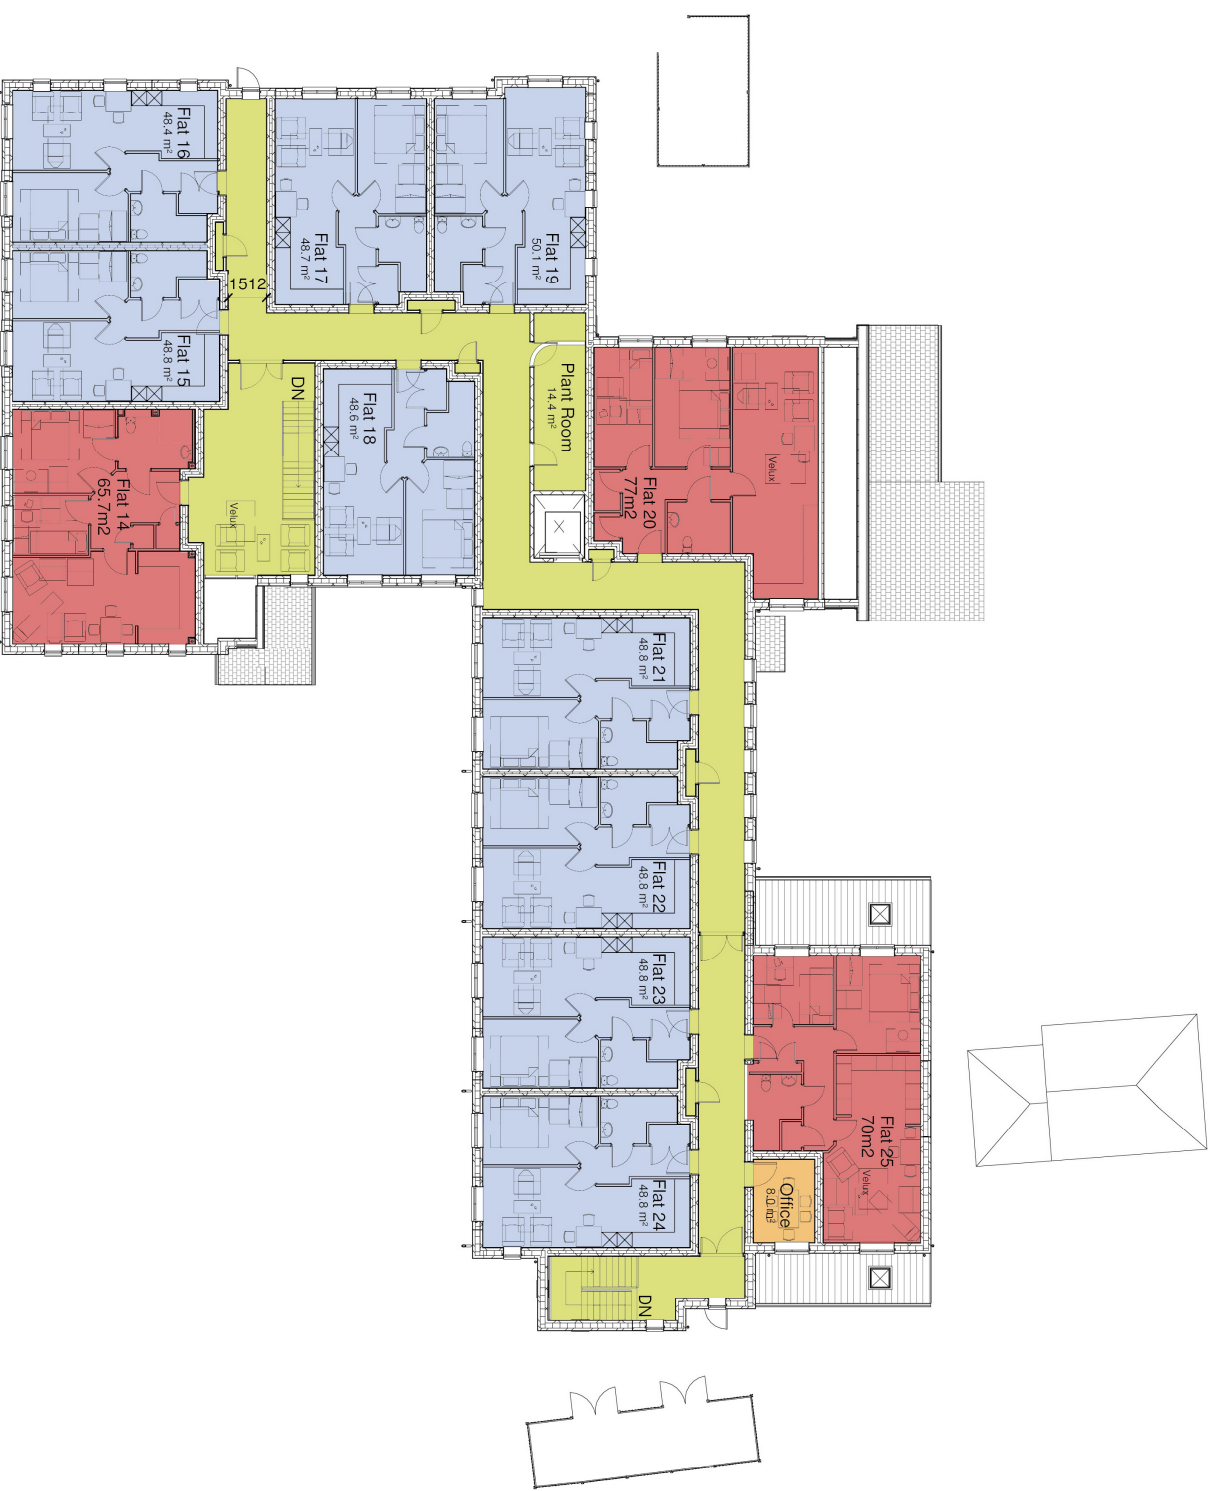

First Floor
921.8m²

PRELIMINARY

SKOON VELD
AND
DAWN CRESCENT, UPPER BEDDING
FIRST FLOOR PLAN

Drawn:	JSB	Authorised:	PAE
Scale:	1:200 @A3	Date:	NOV/2012
4641	DE - 52