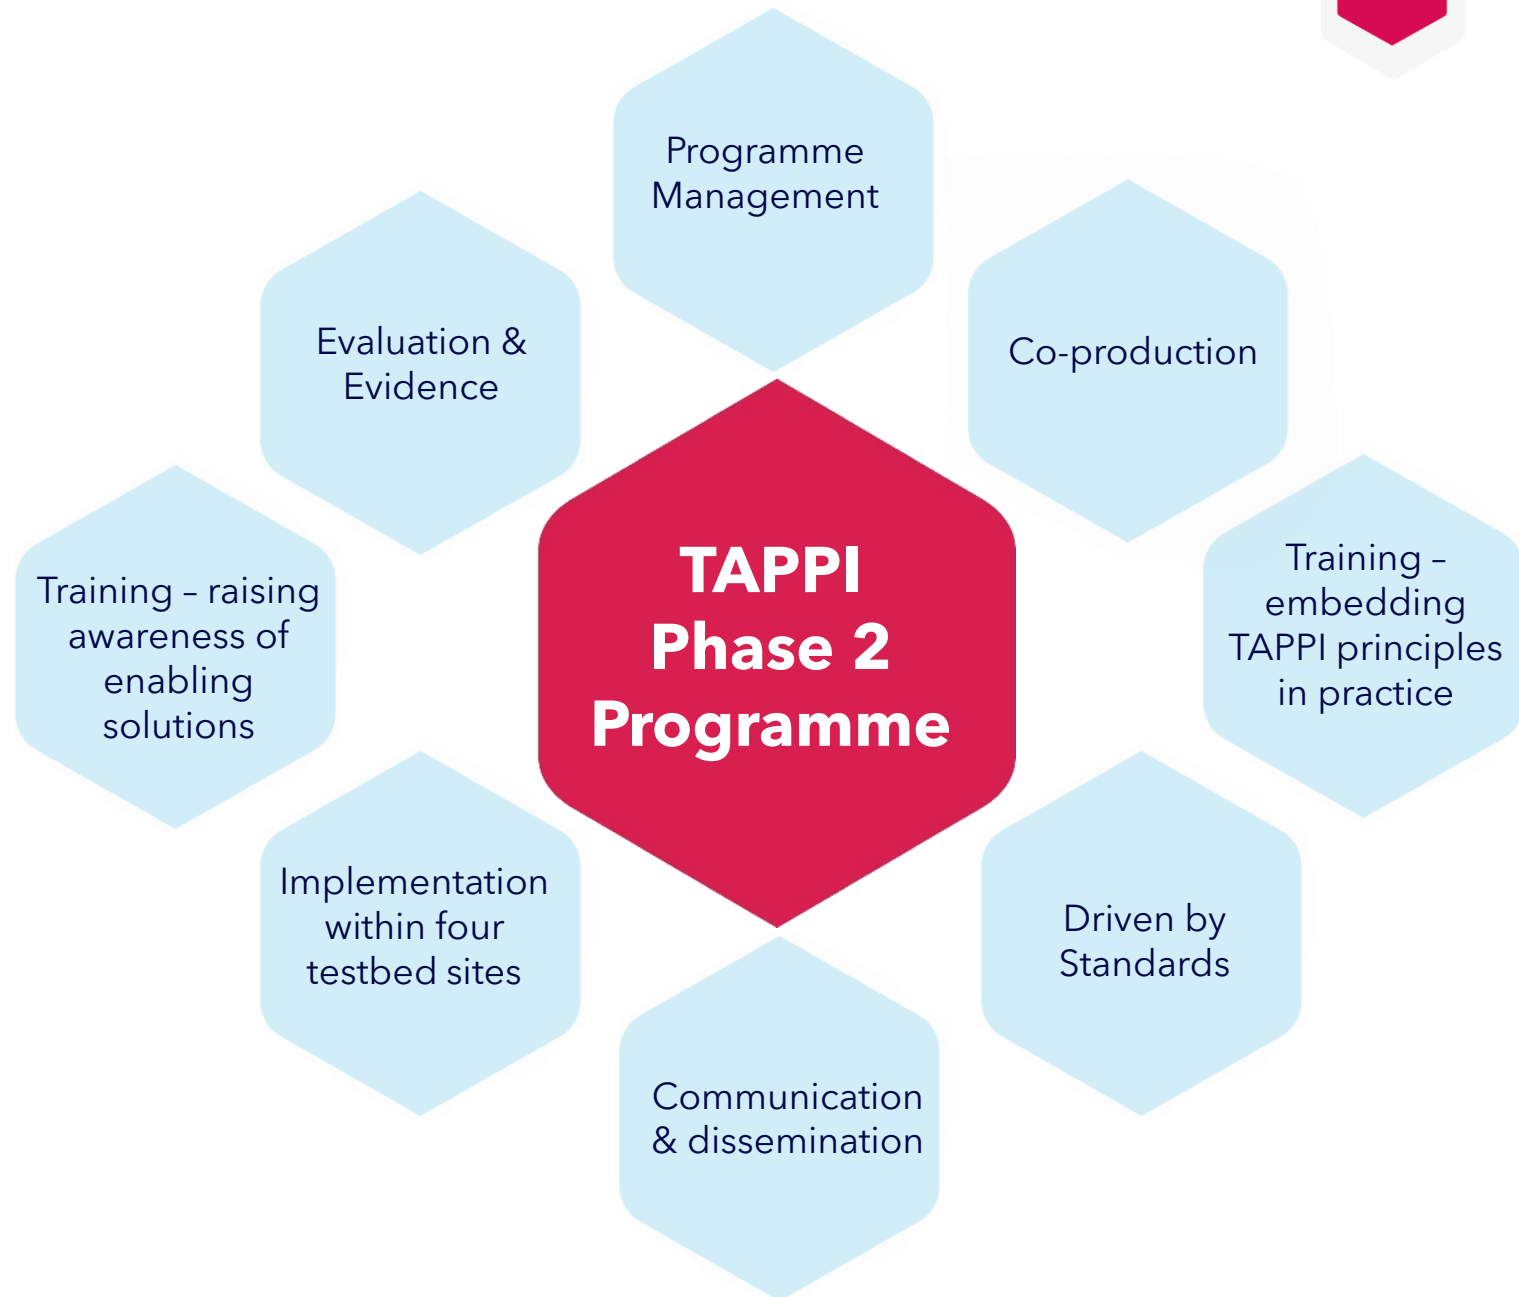

TAPPI Phase 2 Summary

From Principles to Implementation

Nathan Downing

TSA Director of Membership & Consultancy
Services

TAPPI Phase 2 Key Programme Elements

Working in partnership with four demonstrator sites