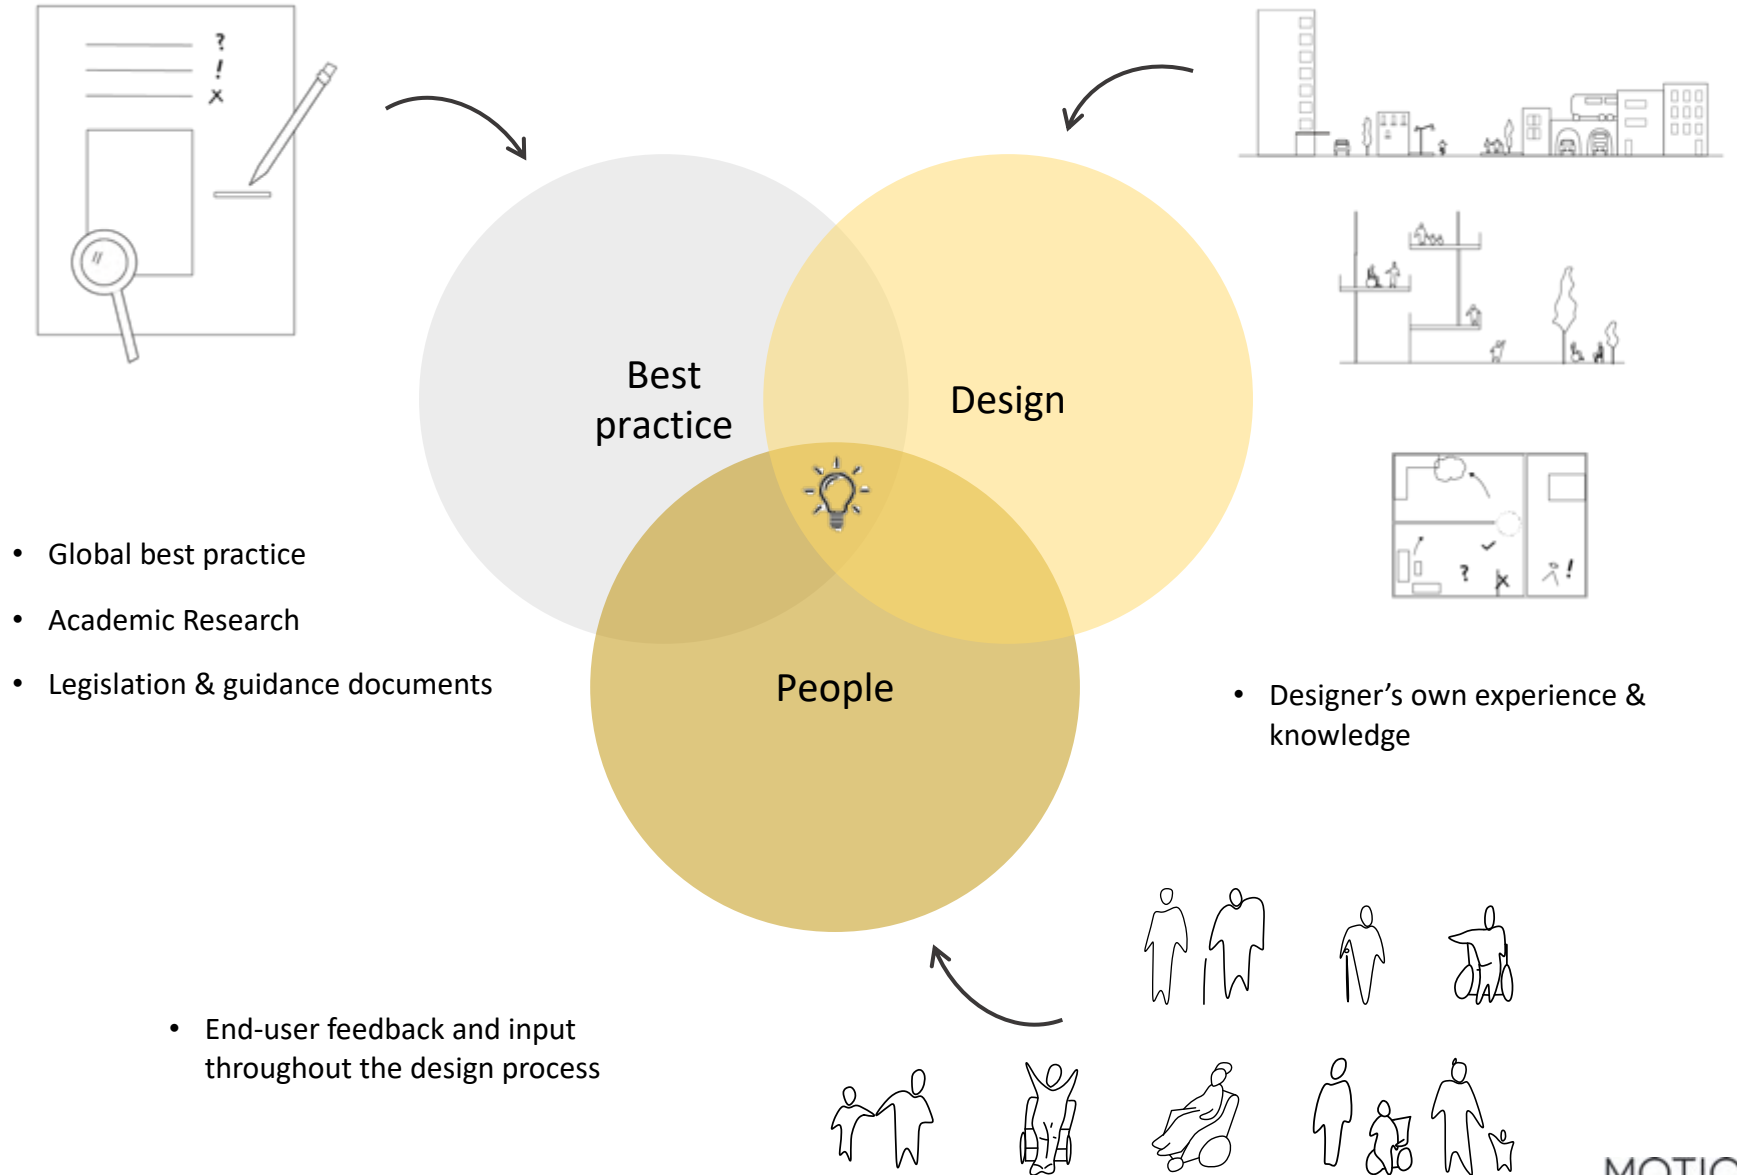

MOTION
● SPOT

Beautifully Accessible.

Function over form

Motionspot's design ethos

Who are we designing for?

	Permanent	Temporary	Situational
Touch	 One arm	 Arm injury	 New parent
See	 Blind	 Cataract	 Distracted driver
Hear	 Deaf	 Ear infection	 Bartender
Speak	 Non-verbal	 Laryngitis	 Heavy accent

signage

hierarchy

wayfinding

sight lines

landmarks

quietways

personalisation

feedback