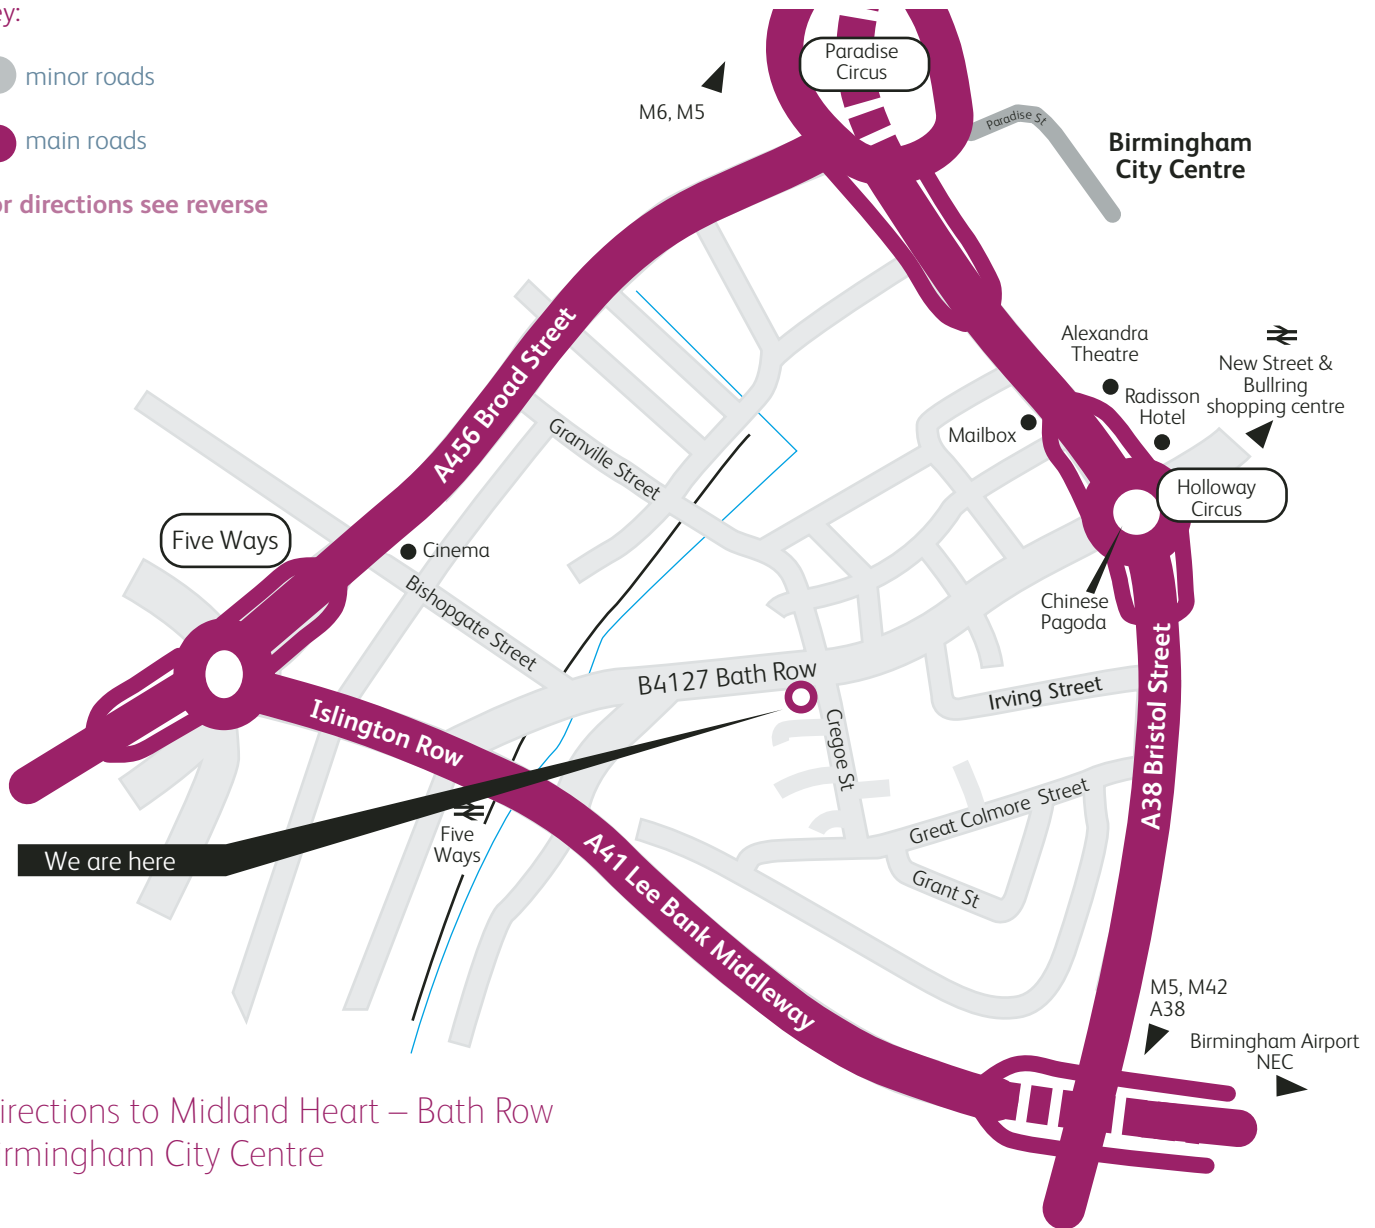

# Bath Row Location Map

Key:

- minor roads
- main roads

For directions see reverse

## Directions to Midland Heart – Bath Row Birmingham City Centre

### From the South West

M5 North.  
Exit Junction 3.  
Take A456 signposted Birmingham City Centre.  
Approximately 5 miles to Five Ways roundabout.  
Turn right at island onto the A41 (Lee Bank Middleway).  
Bear left onto Bath Row (sign for City Centre and New Street Station).  
Our office is on the right before the Peace Gardens.