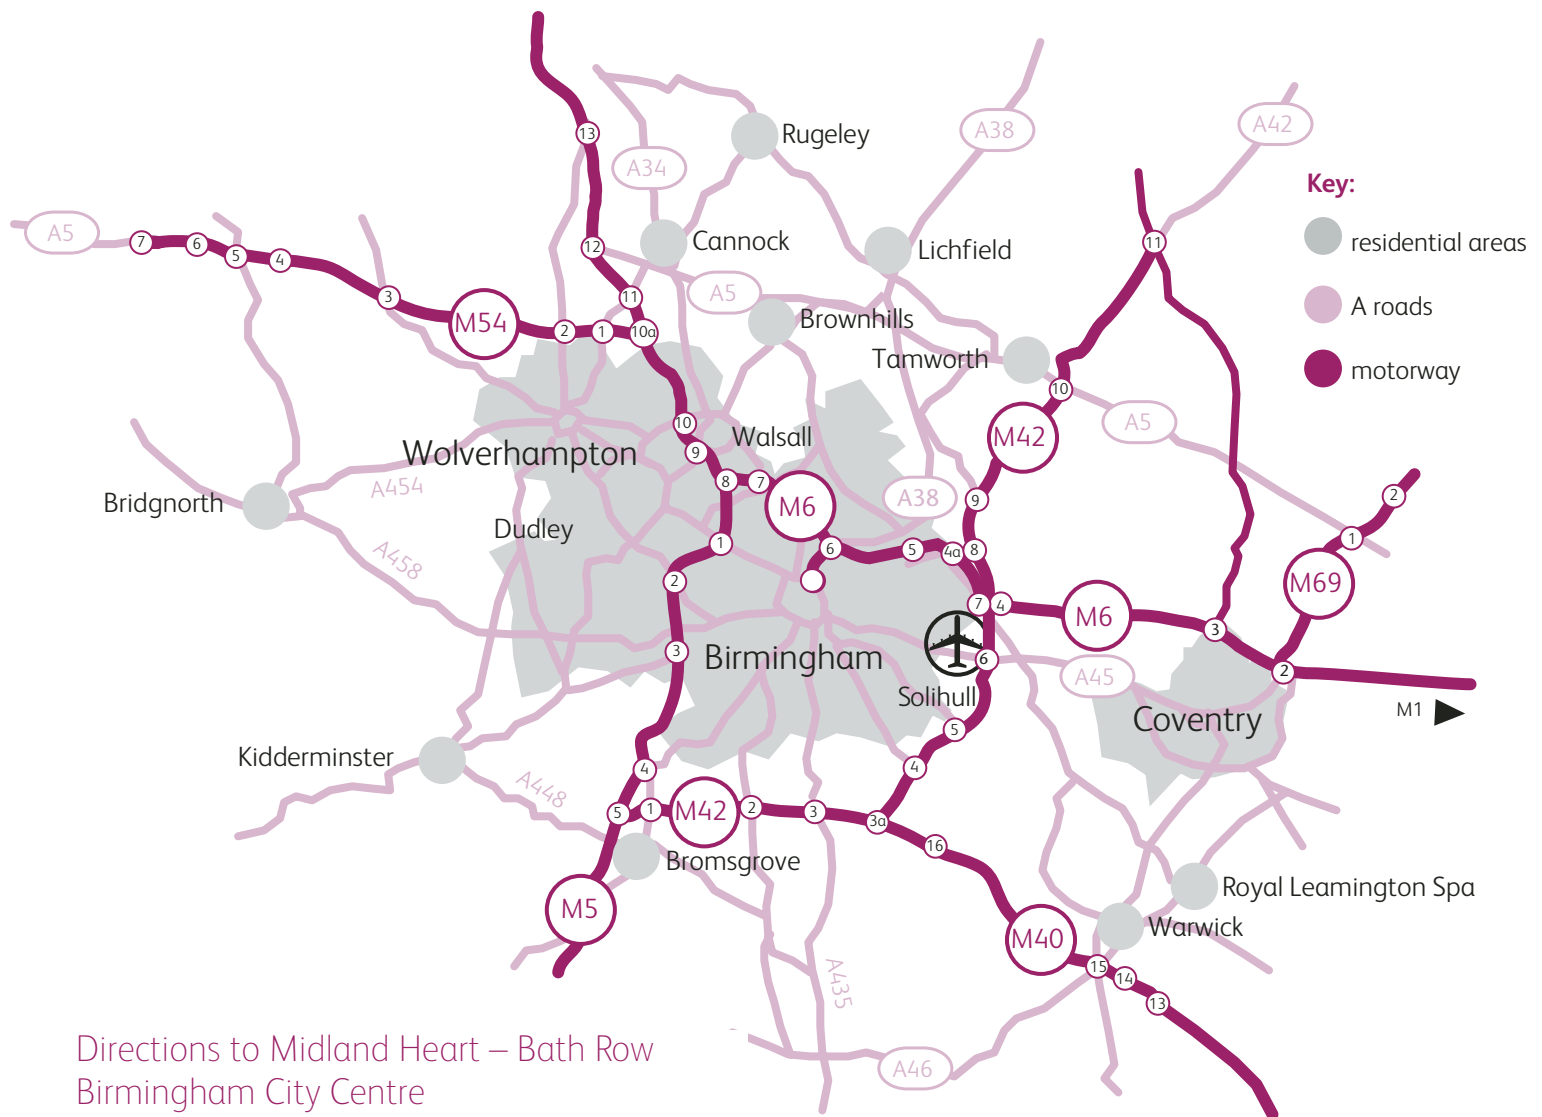

# Bath Row Location Map

Key:

- minor roads
- main roads

For directions see reverse

## Directions to Midland Heart – Bath Row Birmingham City Centre

### From the South West

M5 North.  
Exit Junction 3.  
Take A456 signposted Birmingham City Centre.  
Approximately 5 miles to Five Ways roundabout.  
Turn right at island onto the A41 (Lee Bank Middleway).  
Bear left onto Bath Row (sign for City Centre and New Street Station).  
Our office is on the right before the Peace Gardens.