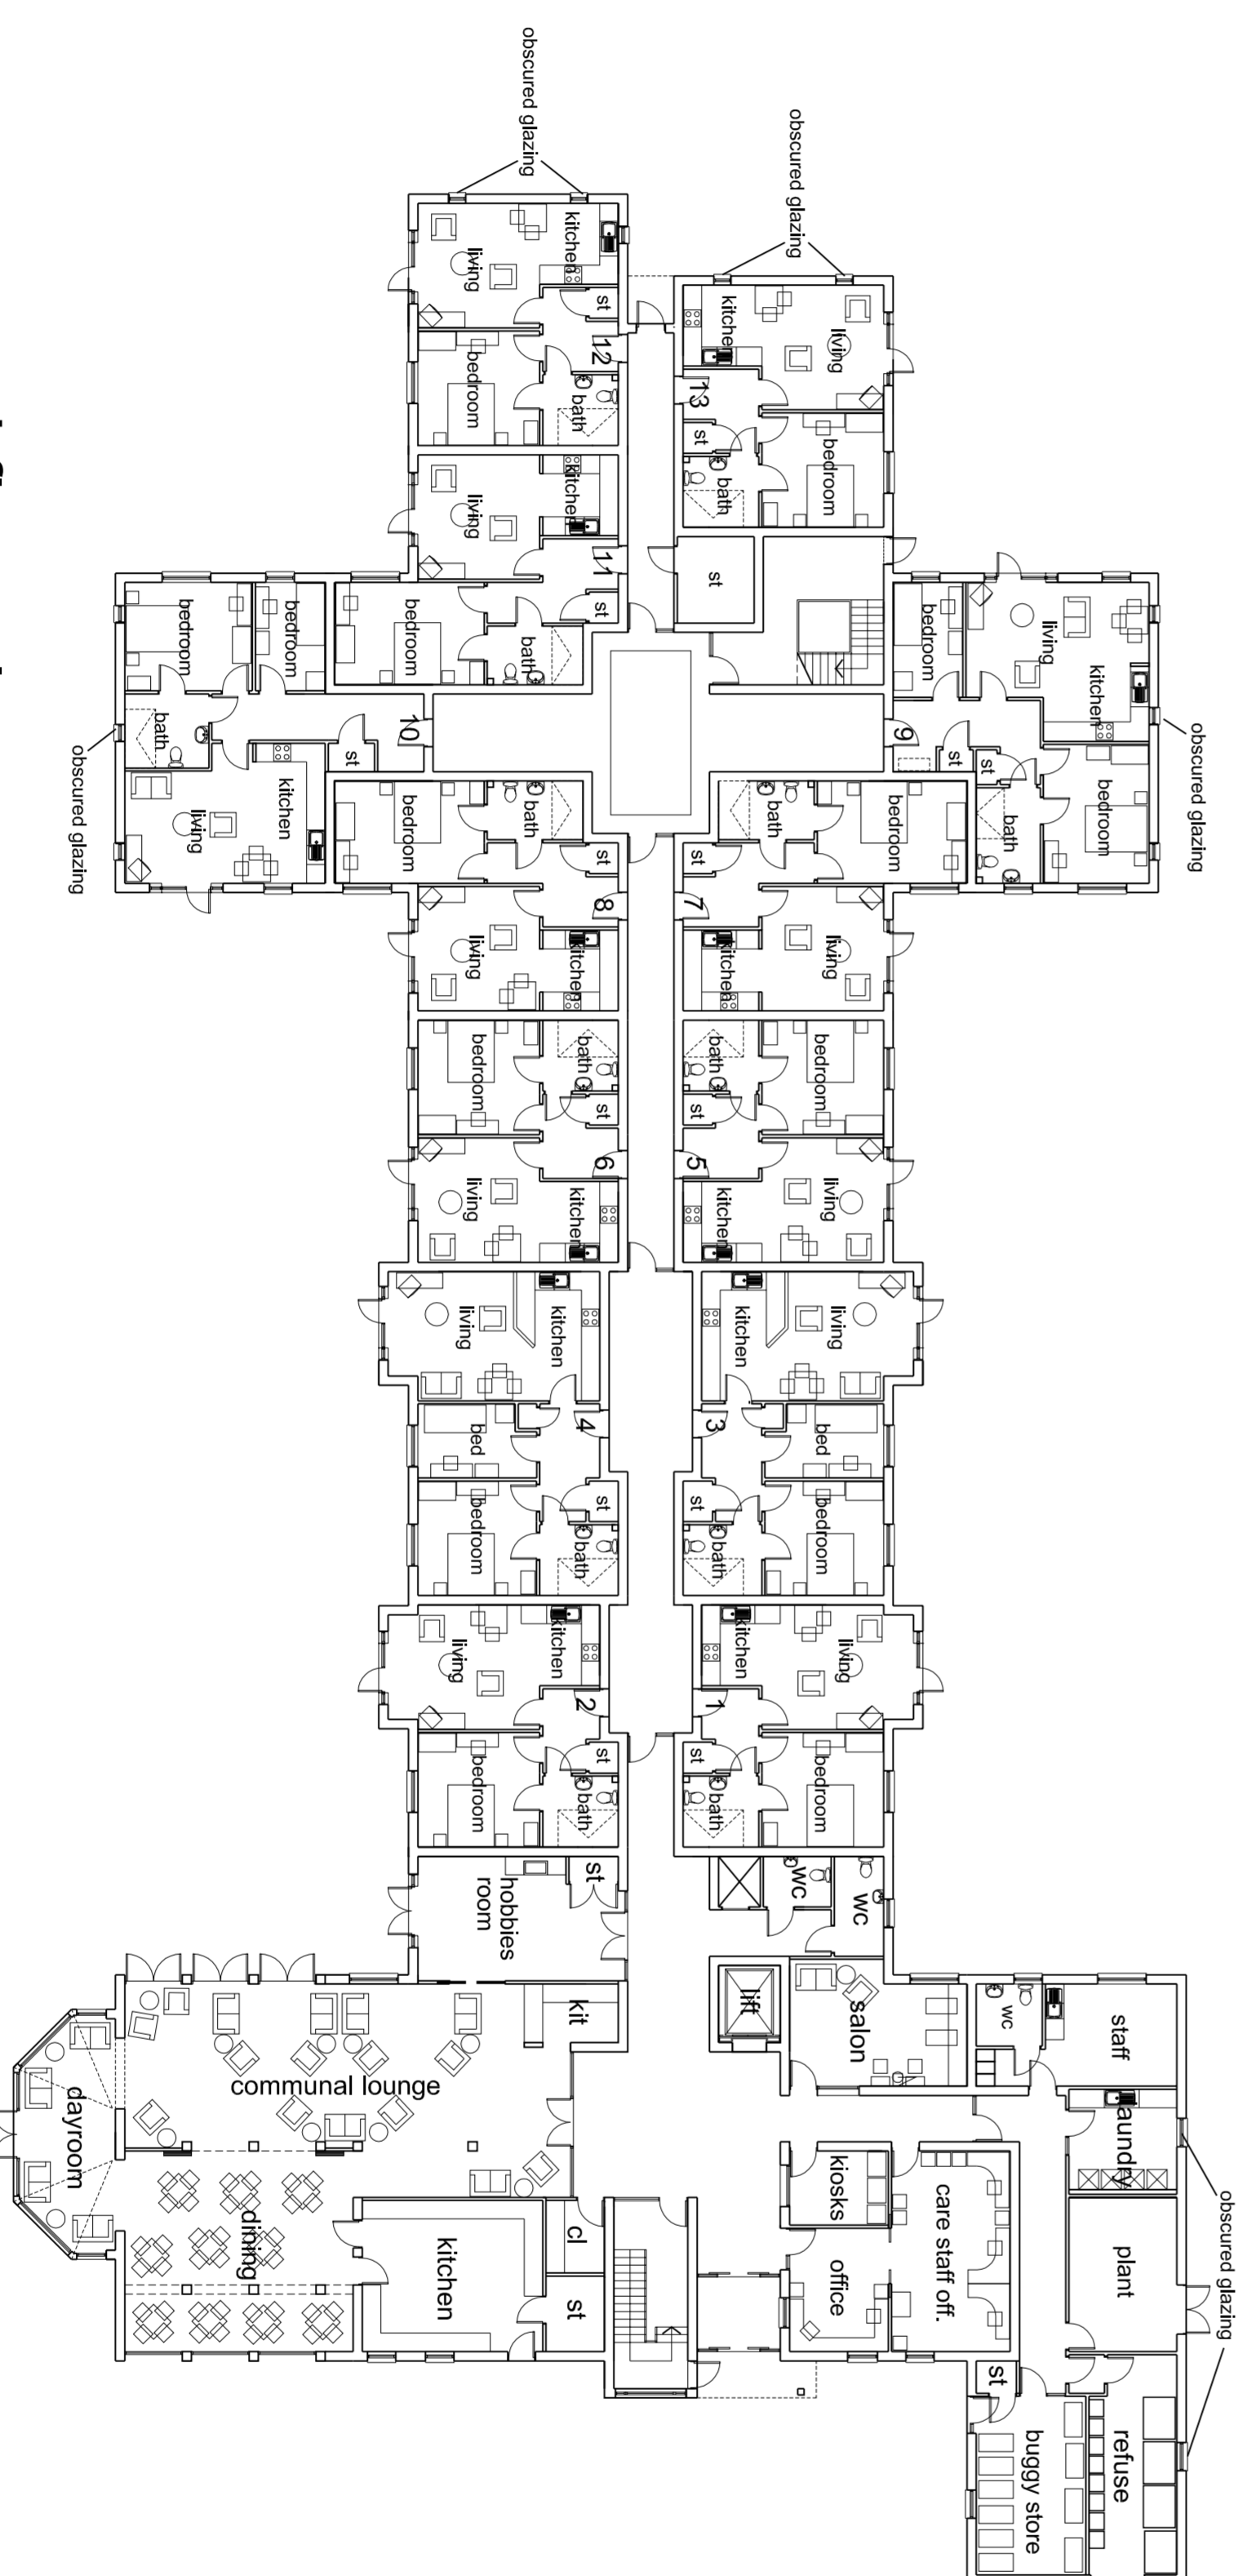

first floor plan

ground floor plan

Roachcroft House,
Epsom Road,
Oxted, Surrey
Telephone: 01825 861281

Icknield Place, Goring	Feb 2012 1:200@A1 270111
Floor plans - ground and first	P23b