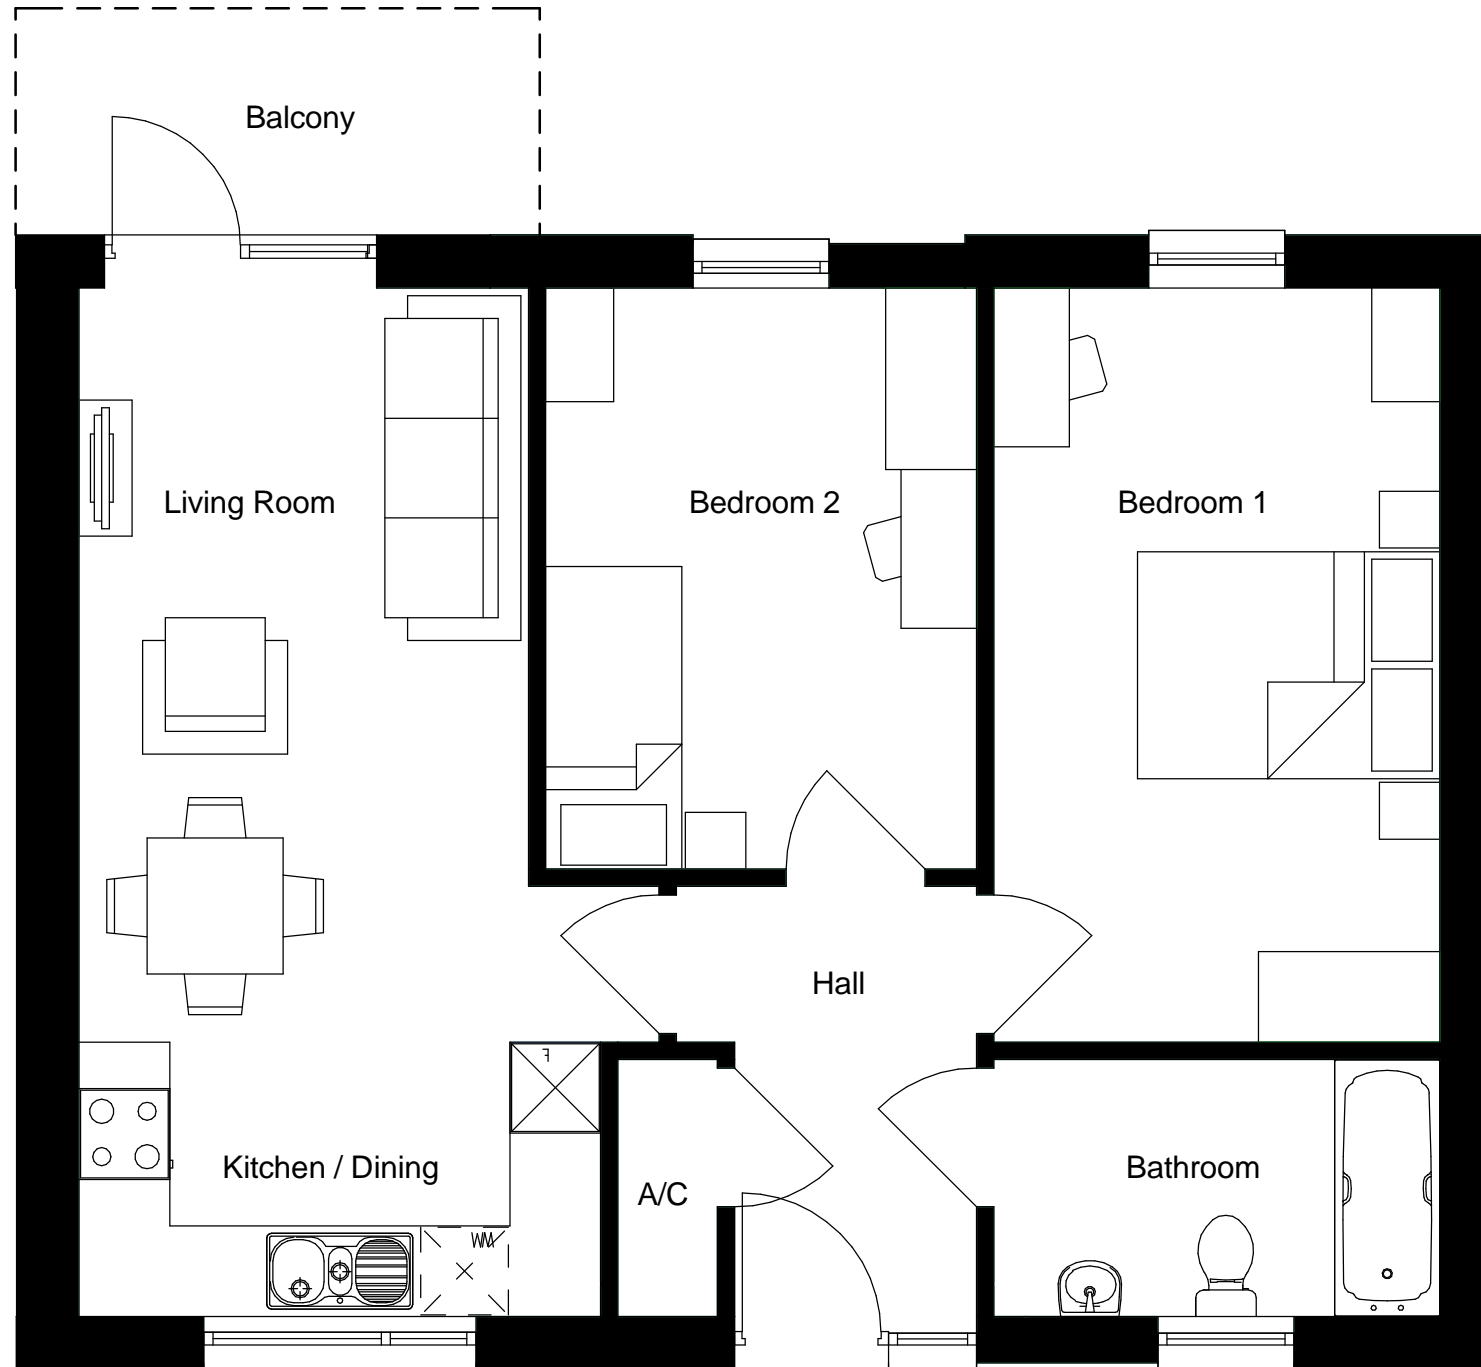

TREWIN DESIGN ARCHITECTS

1 Stanhope Square Holsworthy Devon EX22 6DR - 01409253013
www.trewin-design.co.uk - create@trewin-design.co.uk

House Type B

1 : 50

Drawing title
House Type B

Job title
Lamaton Park
South Molton

Client
North Devon Homes

Stage	Planning	Drawing number	
Scale @ A3	1 : 50	Drawing number	7092 00-003
Date	30/11/15	Revision	
Drawn by	RH	Checked by	AV

Revision	Description	Date	Initials