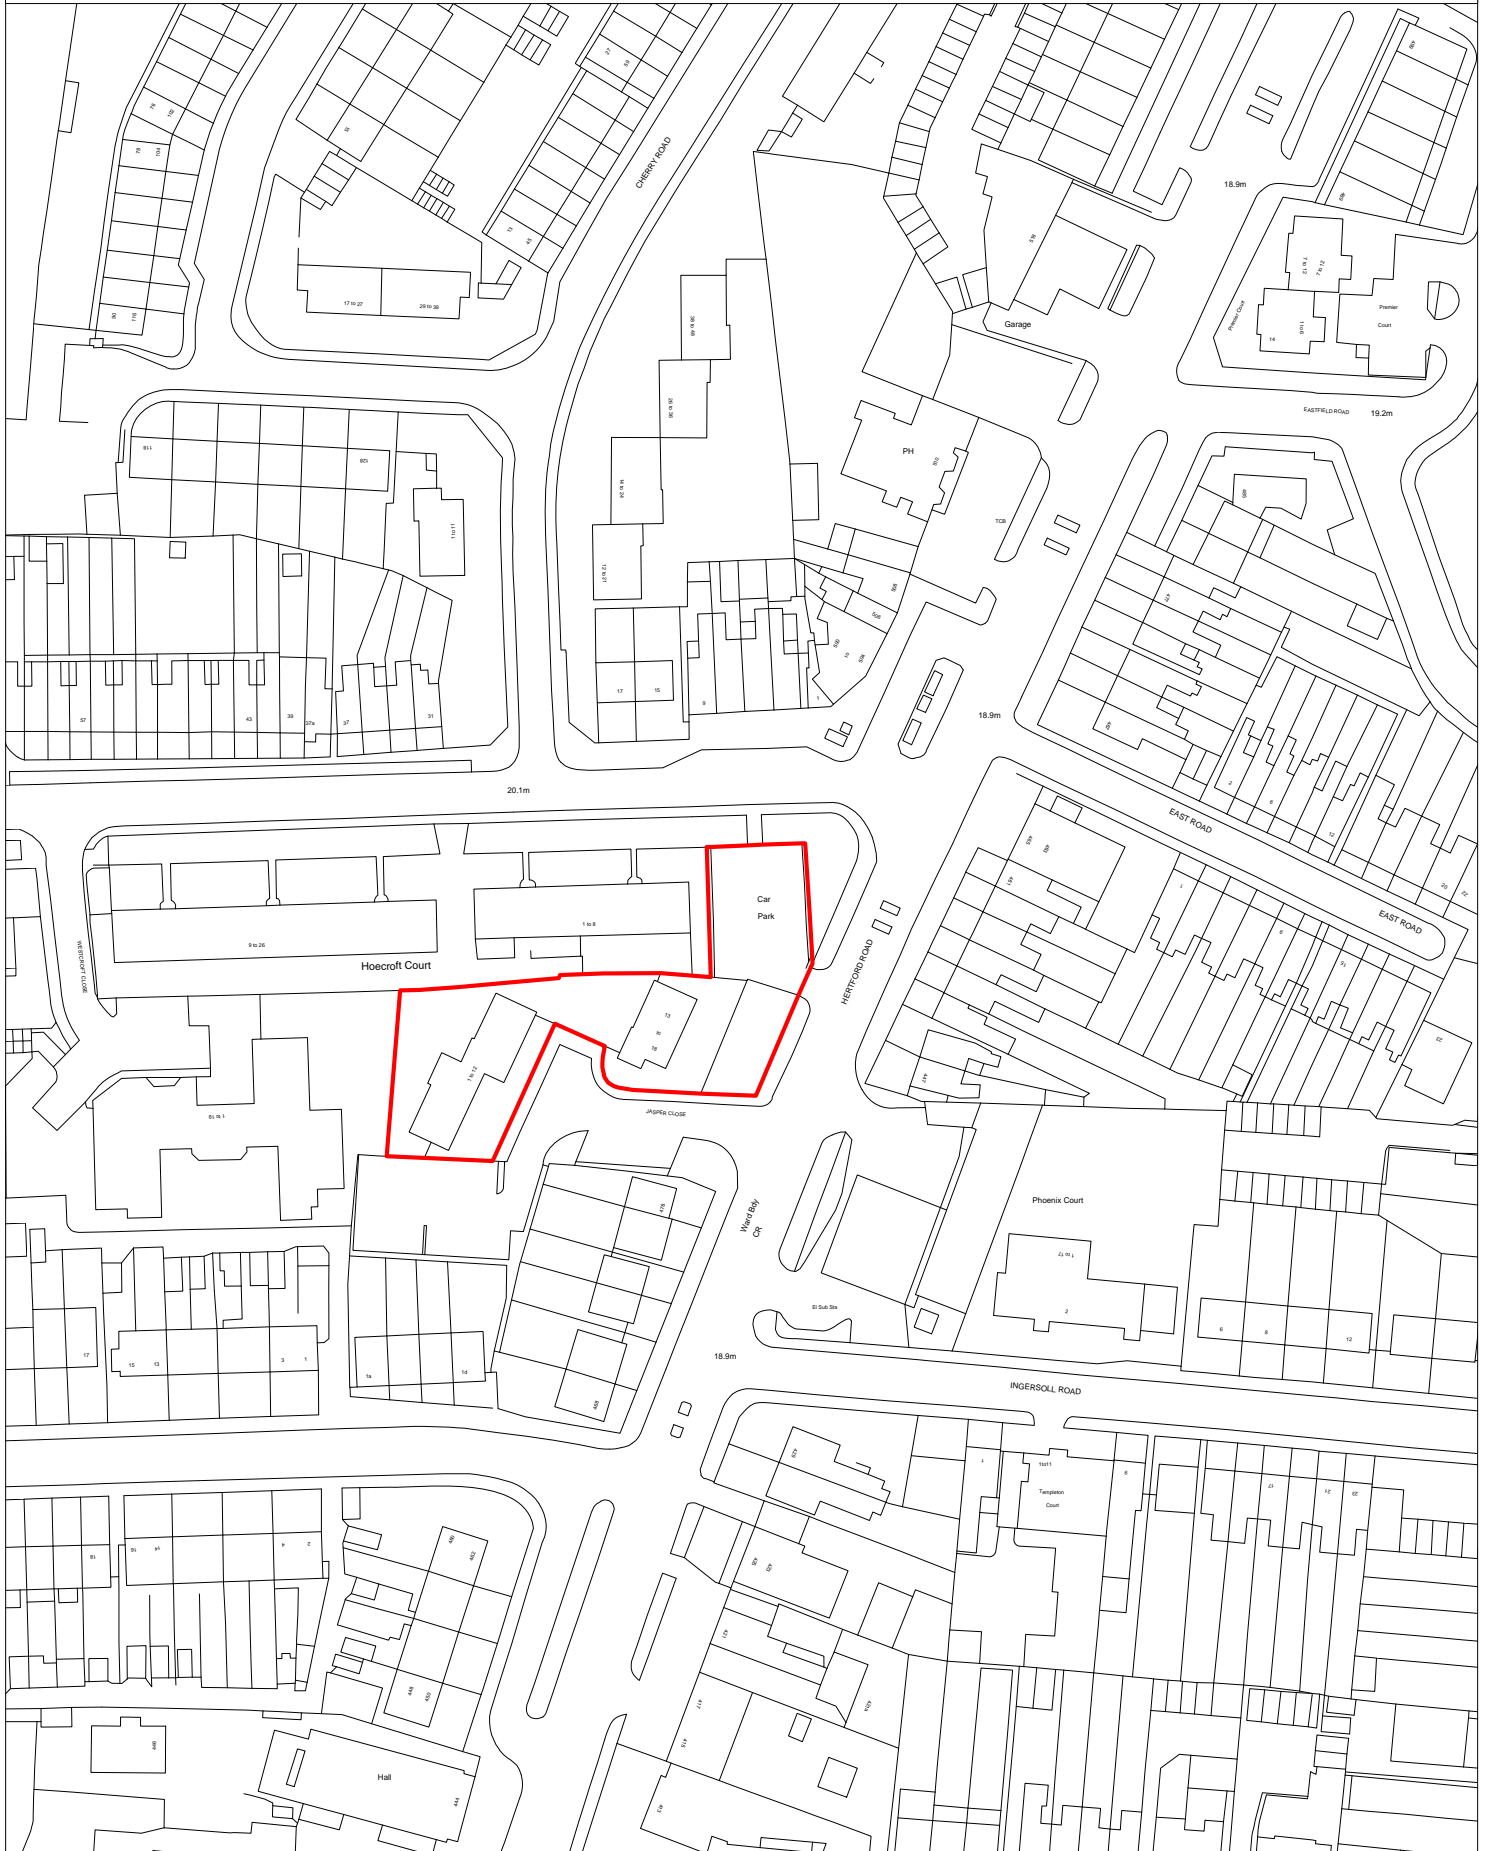

HOE LANE / HERTFORD ROAD CAR PARK SURVEY PLAN 2

This map is reproduced from Ordnance Survey material with the permission of Ordnance Survey on behalf of the Controller of Her Majesty's Stationery Office © Crown copyright. Unauthorised reproduction infringes Crown copyright and may lead to prosecution or civil proceedings. London Borough of Enfield DENF003.

FOR INDICATIVE PURPOSES ONLY

Scale: Not to Scale
Date: January 2011
Map produced by: Asset Information Team/DE

ENFIELD
Council
www.enfield.gov.uk